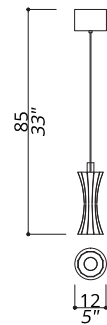

FLOW COLLECTION

Triple pendant

1150-GW

3 LIGHTS TYPE GU10 LED *included*

MAX 10W

Composition of 3 fixtures. Ebony wood sticks central design. 50 centimetres of steel wire included.

FINISH

Structure and connection box in F_15 (satin gold finish); central structure in ebony wood in satin finish.

NOTES

Dimensions are expressed in centimetres, if not otherwise specified.
The total height of any chandelier includes body of chandelier plus ceiling
box fixture; 50cm of chain/steel wire will be supplied free of charge.
All products may be customized subject to prior consulting with our
technical department; please send your request to info@officina-luce.it.
Officina Luce (Registered brand of ISSARCH srl) reserves the right to
change or delete, at any time and without prior warning, the technical
specification of any model or the model itself, depending on technical
and commercial requirements.

FLOW COLLECTION Pendant

1153-NW

1 LIGHT TYPE GU10 LED *included*
MAX 10W

Single fixture. Ebony wood sticks central design.
50 centimetres of steel wire included.

FINISH

Structure and connection box in F_33 (satin nikel finish);
central structure in ebony wood in satin finish.