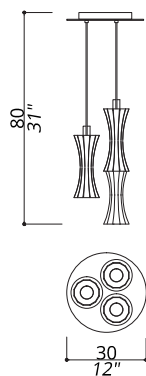

FLOW COLLECTION

Triple pendant

1150-GW

3 LIGHTS TYPE GU10 LED *included*

MAX 10W

Composition of 3 fixtures. Ebony wood sticks central design. 50 centimetres of steel wire included.

FINISH

Structure and connection box in F_15 (satin gold finish); central structure in ebony wood in satin finish.

NOTES

Dimensions are expressed in centimetres, if not otherwise specified. The total height of any chandelier includes body of chandelier plus ceiling box fixture; 50cm of chain/steel wire will be supplied free of charge. All products may be customized subject to prior consulting with our technical department; please send your request to info@officina-luce.it. Officina Luce (Registered brand of ISSARCH srl) reserves the right to change or delete, at any time and without prior warning, the technical specification of any model or the model itself, depending on technical and commercial requirements.

FLOW COLLECTION

Triole pendant

1152-NW

3 LIGHTS TYPE GU10 LED *included*

MAX 10W

Composition of 3 fixtures. Ebony wood sticks central design. 50 centimetres of steel wire included.

FINISH

Structure and connection box in F_33 (satin nickel finish); central structure in ebony wood in satin finish.