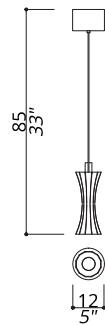

FLOW COLLECTION

Triple pendant

1150-GW

3 LIGHTS TYPE GU10 LED *included*

MAX 10W

Composition of 3 fixtures. Ebony wood sticks central design. 50 centimetres of steel wire included.

FINISH

Structure and connection box in F_15 (satin gold finish); central structure in ebony wood in satin finish.

NOTES

Dimensions are expressed in centimetres, if not otherwise specified. The total height of any chandelier includes body of chandelier plus ceiling box fixture; 50cm of chain/steel wire will be supplied free of charge. All products may be customized subject to prior consulting with our technical department; please send your request to info@officina-luce.it. Officina Luce (Registered brand of ISSARCH srl) reserves the right to change or delete, at any time and without prior warning, the technical specification of any model or the model itself, depending on technical and commercial requirements.

FLOW COLLECTION Pendant

1153-GW

1 LIGHT TYPE GU10 LED *included*
MAX 10W

Single fixture. Ebony wood sticks central design.
50 centimetres of steel wire included.

FINISH

Structure and connection box in F_15 (satin gold finish);
central structure in ebony wood in satin finish.