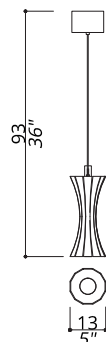

FLOW COLLECTION

Triple pendant

1150-GW

3 LIGHTS TYPE GU10 LED *included*

MAX 10W

Composition of 3 fixtures. Ebony wood sticks central design. 50 centimetres of steel wire included.

FINISH

Structure and connection box in F_15 (satin gold finish); central structure in ebony wood in satin finish.

FLOW COLLECTION

Triple pendant

1150-NW

3 LIGHTS TYPE GU10 LED *included*

MAX 10W

Composition of 3 fixtures. Ebony wood sticks central design. 50 centimetres of steel wire included.

FINISH

Structure and connection box in F_33 (satin nickel finish); central structure in ebony wood in satin finish.

FLOW COLLECTION Pendant

1151-GW

1 LIGHT TYPE GU10 LED *included*
MAX 10W

Single fixture. Ebony wood sticks central design.
50 centimetres of steel wire included.

FINISH

Structure and connection box in F_15 (satin gold finish);
central structure in ebony wood in satin finish.

NOTES

Dimensions are expressed in centimetres, if not otherwise specified.
The total height of any chandelier includes body of chandelier plus ceiling
box fixture; 50cm of chain/steel wire will be supplied free of charge.
All products may be customized subject to prior consulting with our
technical department; please send your request to info@officina-luce.it.
Officina Luce (Registered brand of ISSARCH srl) reserves the right to
change or delete, at any time and without prior warning, the technical
specification of any model or the model itself, depending on technical
and commercial requirements.