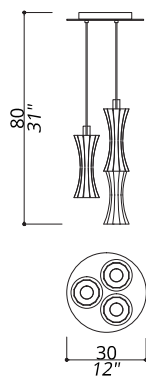

FLOW COLLECTION Pendant

1151-NW

1 LIGHT TYPE GU10 LED *included*
MAX 10W

Single fixture. Ebony wood sticks central design.
50 centimetres of steel wire included.

FINISH

Structure and connection box in F_33 (satin nikel finish);
central structure in ebony wood in satin finish.

NOTES

Dimensions are expressed in centimetres, if not otherwise specified.
The total height of any chandelier includes body of chandelier plus ceiling
box fixture; 50cm of chain/steel wire will be supplied free of charge.
All products may be customized subject to prior consulting with our
technical department; please send your request to info@officina-luce.it.
Officina Luce (Registered brand of ISSARCH srl) reserves the right to
change or delete, at any time and without prior warning, the technical
specification of any model or the model itself, depending on technical
and commercial requirements.

FLOW COLLECTION

Triole pendant

1152-GW

3 LIGHTS TYPE GU10 LED *included*

MAX 10W

Composition of 3 fixtures. Ebony wood sticks central design. 50 centimetres of steel wire included.

FINISH

Structure and connection box in F_15 (satin gold finish); central structure in ebony wood in satin finish.