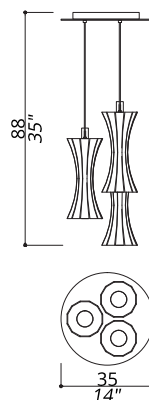

FLOW COLLECTION

Triple pendant

1150-GW

3 LIGHTS TYPE GU10 LED *included*

MAX 10W

Composition of 3 fixtures. Ebony wood sticks central design. 50 centimetres of steel wire included.

FINISH

Structure and connection box in F_15 (satin gold finish); central structure in ebony wood in satin finish.

NOTES

Dimensions are expressed in centimetres, if not otherwise specified. The total height of any chandelier includes body of chandelier plus ceiling box fixture; 50cm of chain/steel wire will be supplied free of charge. All products may be customized subject to prior consulting with our technical department; please send your request to info@officina-luce.it. Officina Luce (Registered brand of ISSARCH srl) reserves the right to change or delete, at any time and without prior warning, the technical specification of any model or the model itself, depending on technical and commercial requirements.

FLOW COLLECTION

Triple pendant

1150-NW

3 LIGHTS TYPE GU10 LED *included*

MAX 10W

Composition of 3 fixtures. Ebony wood sticks central design. 50 centimetres of steel wire included.

FINISH

Structure and connection box in F_33 (satin nickel finish); central structure in ebony wood in satin finish.