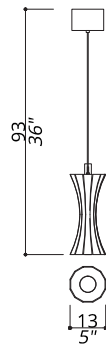

FLOW COLLECTION

Triple pendant

1150-GW

3 LIGHTS TYPE GU10 LED *included*

MAX 10W

Composition of 3 fixtures. Ebony wood sticks central design. 50 centimetres of steel wire included.

FINISH

Structure and connection box in F_15 (satin gold finish); central structure in ebony wood in satin finish.

FLOW COLLECTION

Triple pendant

1150-NW

3 LIGHTS TYPE GU10 LED *included*

MAX 10W

Composition of 3 fixtures. Ebony wood sticks central design. 50 centimetres of steel wire included.

FINISH

Structure and connection box in F_33 (satin nickel finish); central structure in ebony wood in satin finish.

NOTES

Dimensions are expressed in centimetres, if not otherwise specified.
The total height of any chandelier includes body of chandelier plus ceiling
box fixture; 50cm of chain/steel wire will be supplied free of charge.
All products may be customized subject to prior consulting with our
technical department; please send your request to info@officina-luce.it.
Officina Luce (Registered brand of ISSARCH srl) reserves the right to
change or delete, at any time and without prior warning, the technical
specification of any model or the model itself, depending on technical
and commercial requirements.

FLOW COLLECTION Pendant

1151-NW

1 LIGHT TYPE GU10 LED *included*
MAX 10W

Single fixture. Ebony wood sticks central design.
50 centimetres of steel wire included.

FINISH

Structure and connection box in F_33 (satin nikel finish);
central structure in ebony wood in satin finish.