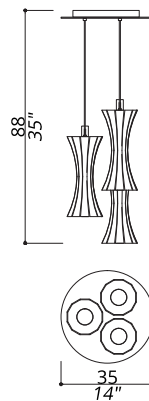

FLOW COLLECTION

Triple pendant

1150-GW

3 LIGHTS TYPE GU10 LED *included*

MAX 10W

Composition of 3 fixtures. Ebony wood sticks central design. 50 centimetres of steel wire included.

FINISH

Structure and connection box in F_15 (satin gold finish); central structure in ebony wood in satin finish.

NOTES

Dimensions are expressed in centimetres, if not otherwise specified. The total height of any chandelier includes body of chandelier plus ceiling box fixture; 50cm of chain/steel wire will be supplied free of charge. All products may be customized subject to prior consulting with our technical department; please send your request to info@officina-luce.it. Officina Luce (Registered brand of ISSARCH srl) reserves the right to change or delete, at any time and without prior warning, the technical specification of any model or the model itself, depending on technical and commercial requirements.

FLOW COLLECTION

Triple pendant

1150-NW

3 LIGHTS TYPE GU10 LED *included*

MAX 10W

Composition of 3 fixtures. Ebony wood sticks central design. 50 centimetres of steel wire included.

FINISH

Structure and connection box in F_33 (satin nickel finish); central structure in ebony wood in satin finish.

FLOW COLLECTION Pendant

1151-GW

1 LIGHT TYPE GU10 LED *included*
MAX 10W

Single fixture. Ebony wood sticks central design.
50 centimetres of steel wire included.

FINISH

Structure and connection box in F_15 (satin gold finish);
central structure in ebony wood in satin finish.